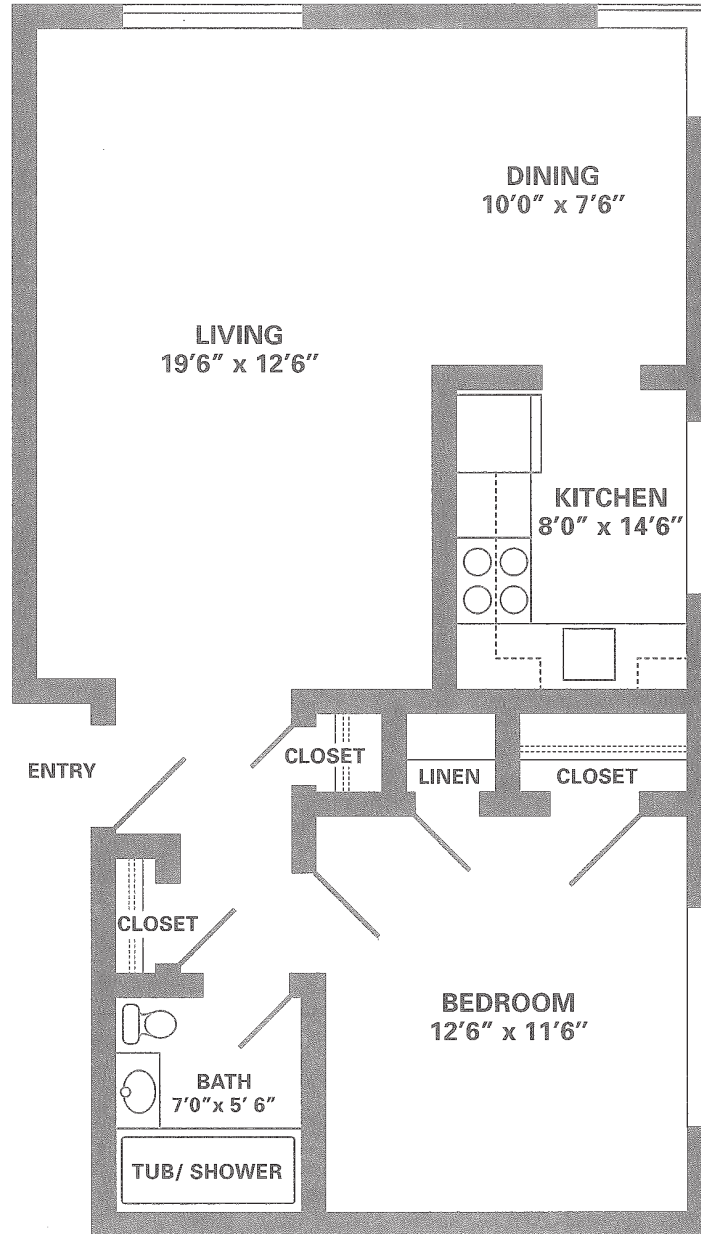

Adventurer  
One-Bedroom, One-Bath Apartment

806 sq. ft.

Dimensions are approximate.

9150 Fortuna Drive, Mercer Island, WA 98040 (206) 268-3011 CovLivingShores.org

Covenant Living Communities & Services is a ministry of the Evangelical Covenant Church and does not discriminate pursuant to the federal Fair Housing Act. All faiths and beliefs are welcome.